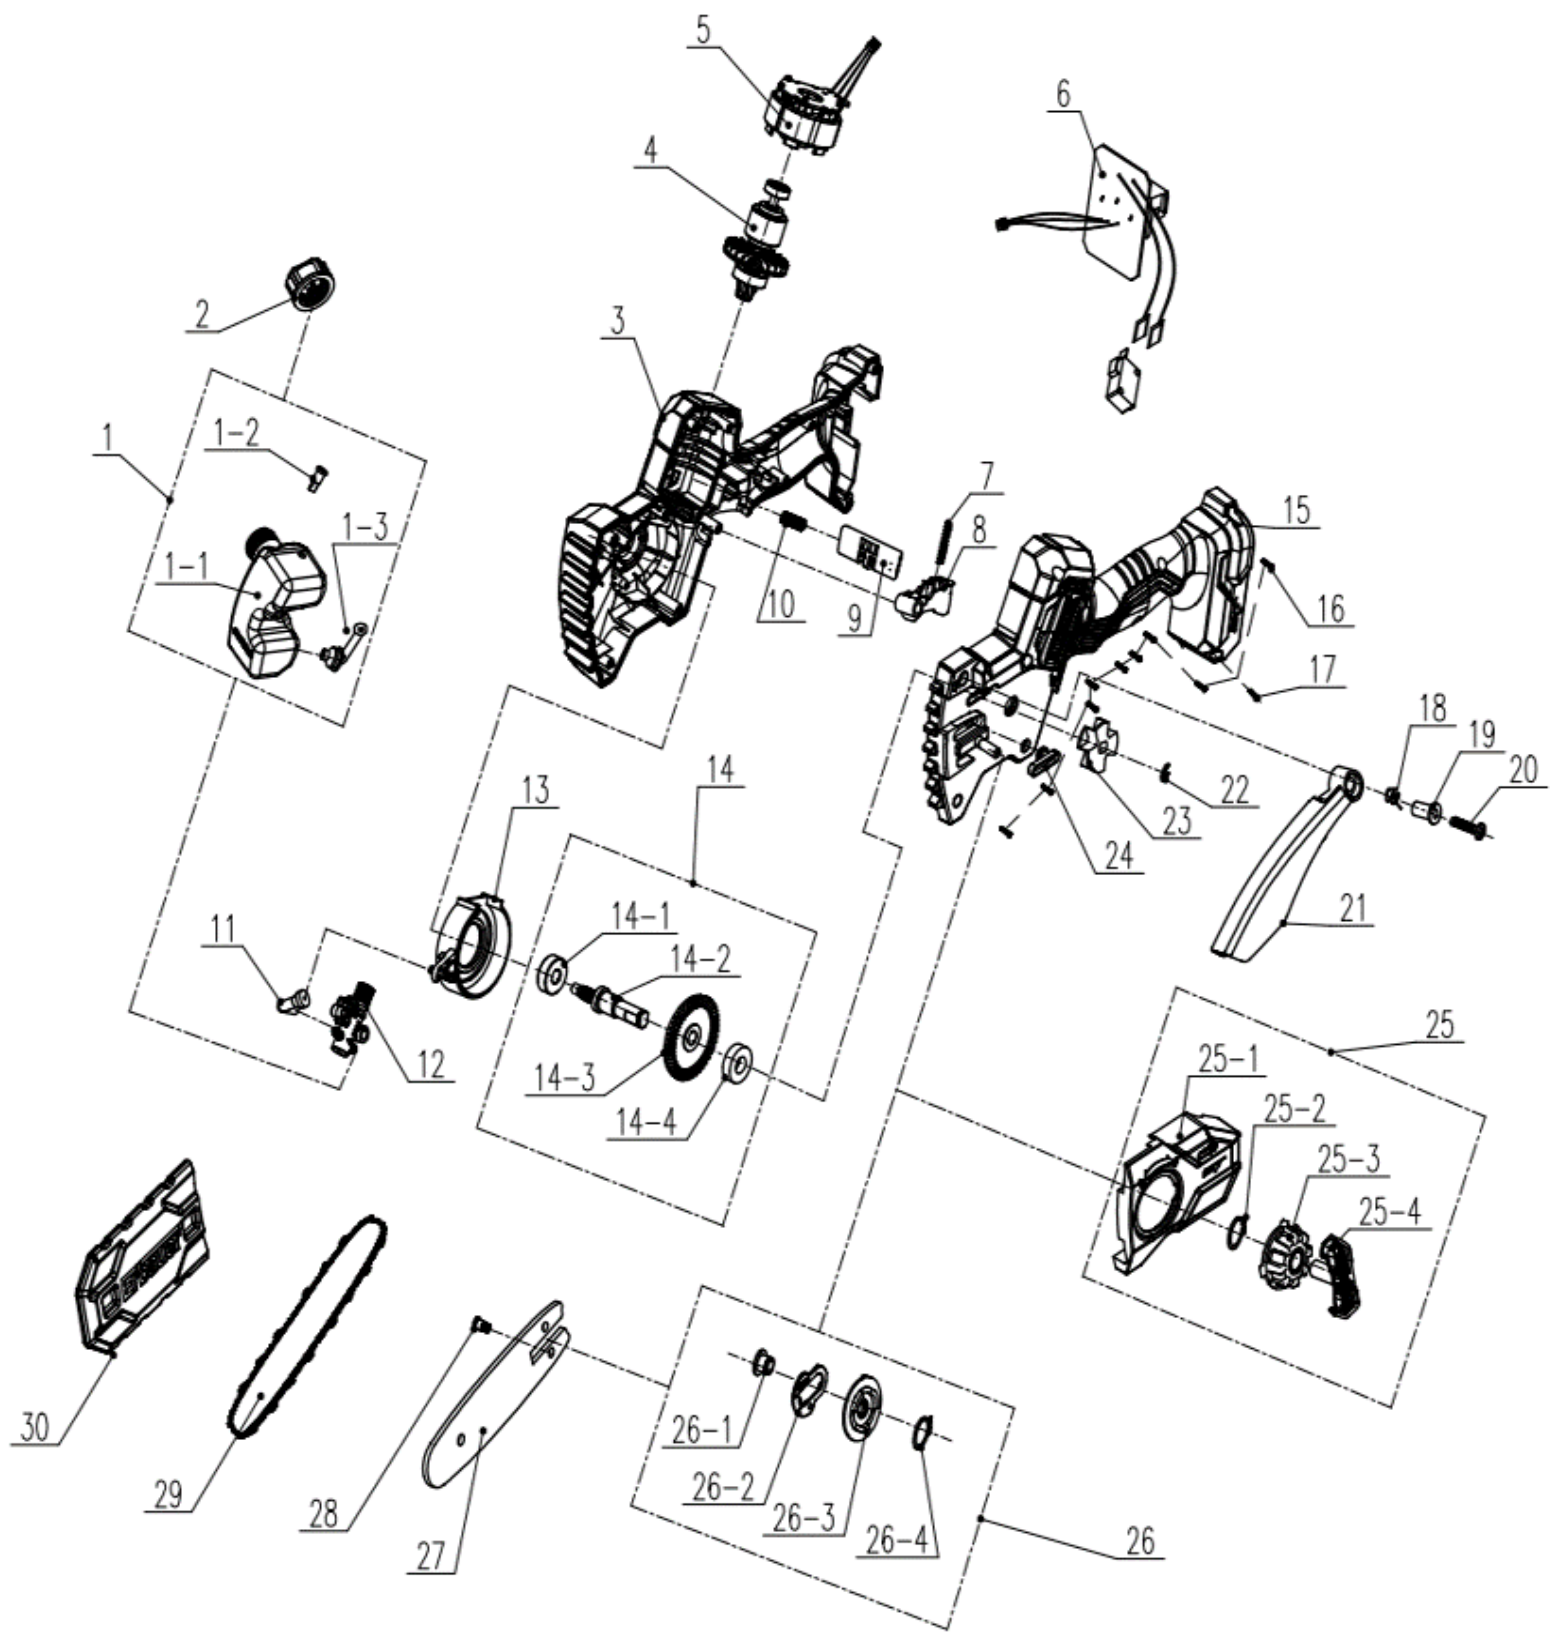

Erbauer ERI1035PRS  
18v PRUNING SAW - 5" BAR

**Parts Manual**

Part ID	Apelson PN	MPN	Part Description	Qty
1	GP0000005985	199124000286	Oil Tank Assembly	1
1-1	GP0000005986	202164000180	Oil Tank	1
1-2	GP0000002270	202074000005	Breather Valve	1
1-3	GP0000005987	302000049	Oil Feed Pipe	1
2	GP0000005988	199123000568	Oil Tank Cap	1
3	GP0000005989	202016005745	Main Housing (RH)	1
4	GP0000005990	106001000668	Motor - Rotor	1
5	GP0000005991	107001000549	Motor - Stator	1
6	GP0000005992	102003001394	Control PCB	1
7	GP0000005993	8342-481001-0000000	Spring	1
8	GP0000005994	202004001450	Trigger	1
9	GP0000005995	202003002440	Button	1
10	GP0000002636	8342-750601-0000000	Spring	1
11	GP0000005996	302000041	Oil Deposit Pipe	1
12	GP0000005997	199121000017	Oil Pump	1
13	GP0000005998	202005000060	Gear Casing	1
14	GP0000005999	199101000132	Output Shaft Assembly	1
14-1	GP0000003986	8BC-190606-ST03	Bearing	1
14-2	GP0000006000	201025000234	Output Shaft	1
14-3	GP0000006001	201004000563	Output Shaft - Main Gear	1
14-4	GP0000006002	207390200121	Bearing	1
15	GP0000006003	202016005744	Main Housing (LH)	1
16	GP0000006004	207310700021	Screw	9
17	GP0000006005	207310700023	Screw	1
18	GP0000006006	207010300091	Chain Guard - Torsion Spring	1
19	GP0000006007	207280200009	Chain Guard - Sleeve	1
20	GP0000006008	207310700003	Chain Guard - Screw	1
21	GP0000006009	202184000050	Chain Guard	1
22	GP0000002086	8CE-07B	E-Clip	1
23	GP0000006010	201035000011	Chain Drive Sprocket	1
24	GP0000006011	207279900150	Sealing Ring	1
25	GP0000006012	199001000746	Sprocket Cover Assembly	1
25-1	GP0000006013	202011000762	Sprocket Cover	1
25-2	GP0000002747	8CC-10B	Circlip	1
25-3	GP0000006014	207259901123	Sprocket Cover - Knob	1
25-4	GP0000006015	207259901125	Sprocket Cover - Locking Knob	1
26	GP0000006016	199999001919	Guide Bar Lock Assembly	1
26-1	GP0000006017	207280200023	Flange sleeve	1
26-2	GP0000006018	201138000023	Push plate	1
26-3	GP0000006019	202999002117	Locking Wheel	1
26-4	GP0000002747	8CC-10B	Retaining Ring	1
27	GP0000006020	199140000194	Accessory - Guide Bar - ES05-29-043	1
28	GP0000006021	207229900300	Screw	1
29	GP0000006022	201001000060	Accessory - Chain - 030.043.29E 30TLP	1
30	GP0000006023	202009000263	Accessory - Scabbard	1